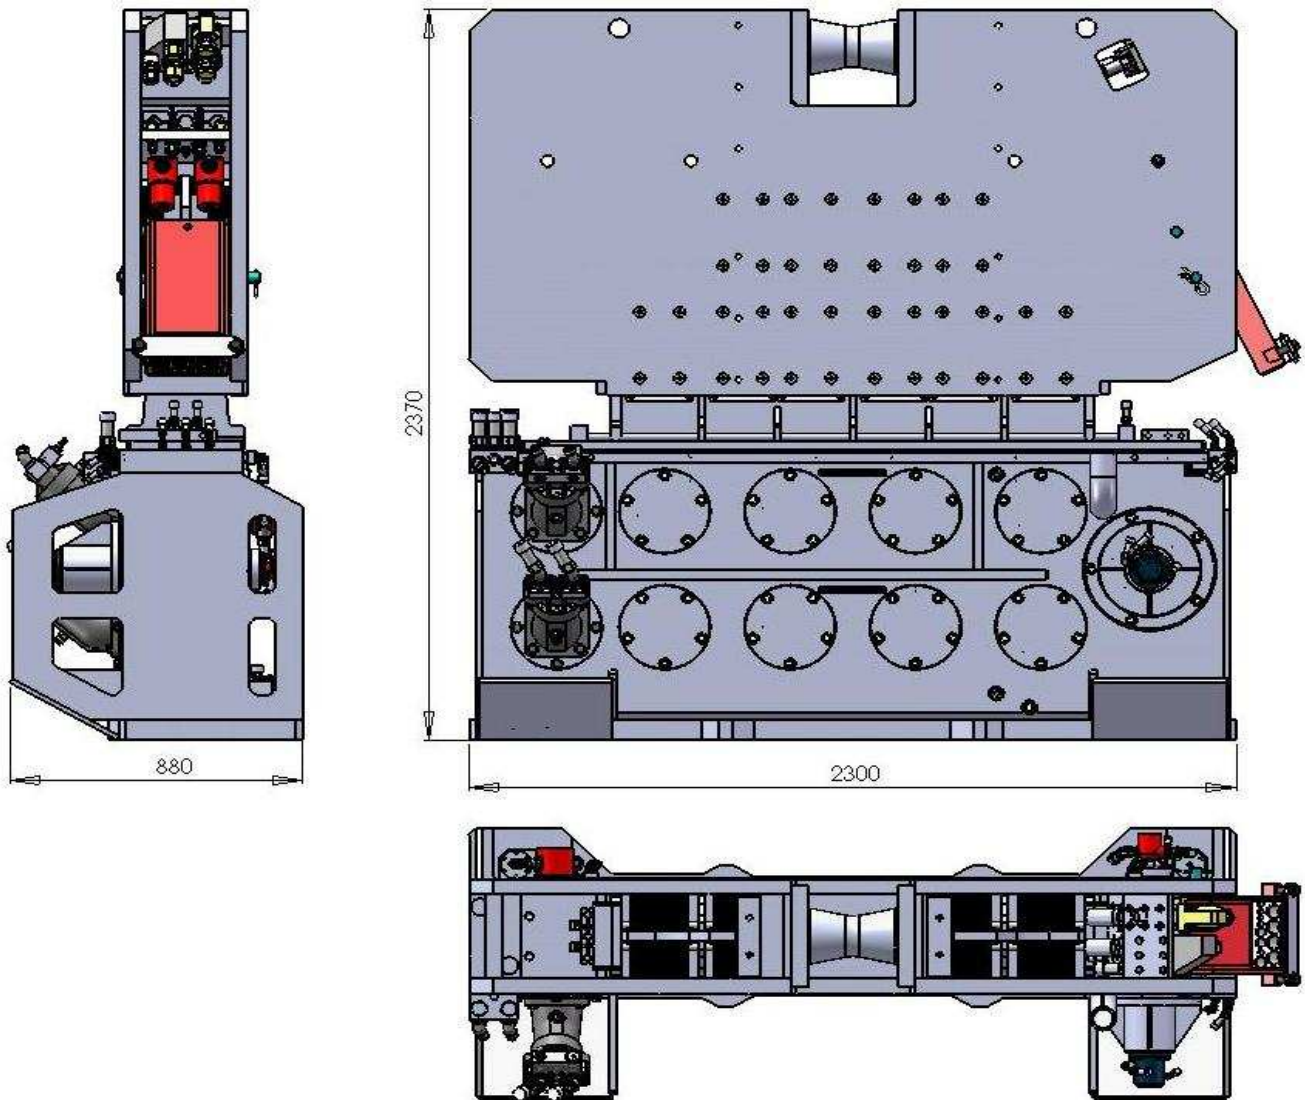

# 45HV RK

Eccentric moment	0-45	m.kg
Maximum hydraulic power	298 / 405	kW / HP
Maximum frequency	28 / 1680	Hz / rpm
Maximum centrifugal force	1420	kN
Maximum line pull / push capacity	460	kN
Vibrating weight without clamp	4200	kg
Total weight without clamp	7000	kg
Maximum amplitude	21,4	mm
Length	2,300	m
Maximum width	0,880	m
Centre width	0,384	m
Height without clamp	2,370	m