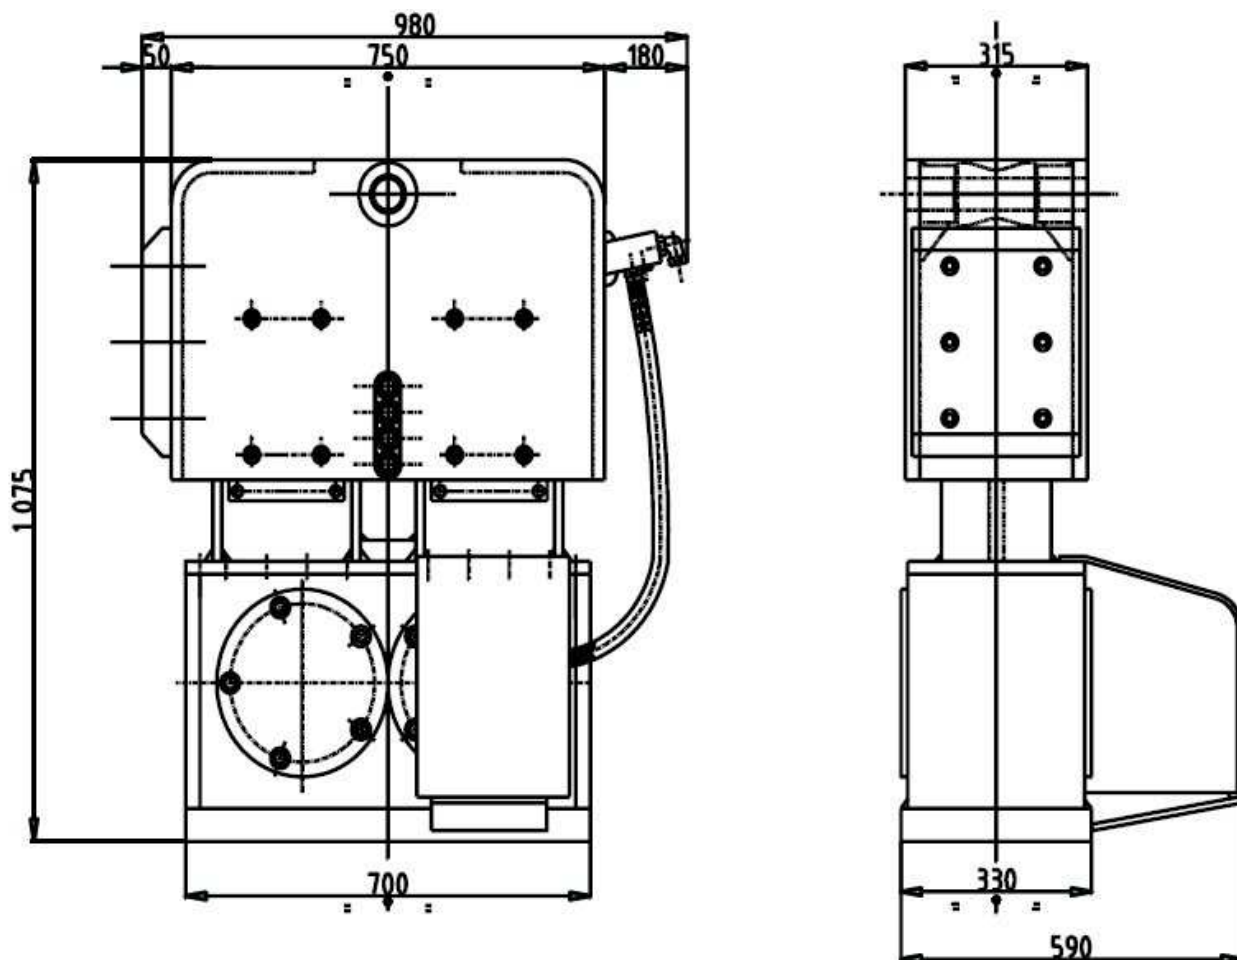

7HF4

Eccentric moment	6,5	m.kg
Maximum hydraulic power	110 / 150	kW / HP
Maximum frequency	38,3 / 2300	Hz / rpm
Maximum centrifugal force	384	kN
Maximum line pull / push capacity	120	kN
Vibrating weight without clamp	650	kg
Total weight without clamp	980	kg
Maximum amplitude	20,0	mm
Length	0,980	m
Maximum width	0,590	m
Centre width	0,330	m
Height without clamp	1,075	m